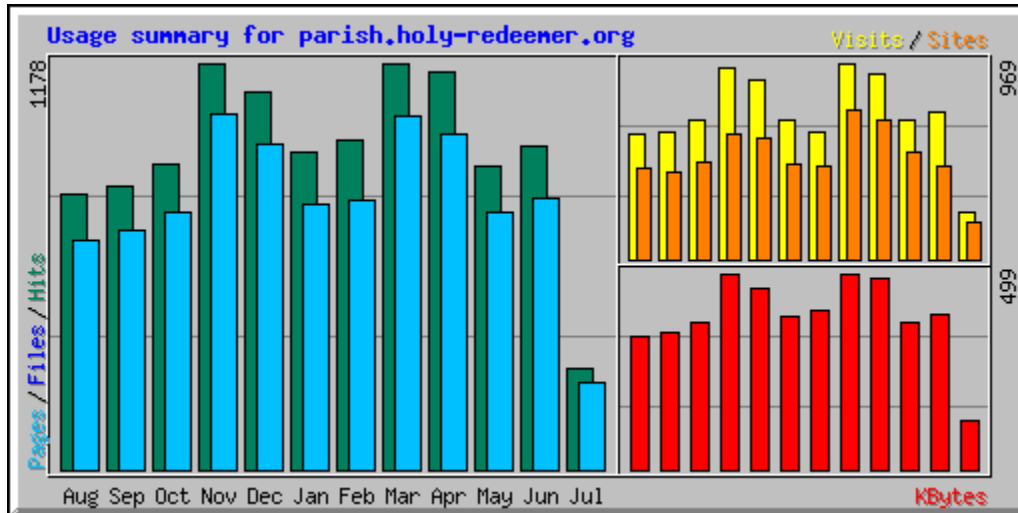

7/2011: Usage Statistics for parish.holy-redeemer.org

(Does **NOT** include the school website)

Summary Period: Last 12 Months

Generated 13-Jul-2011 08:23 EDT

Summary by Month										
Month	Daily Avg				Monthly Totals					
	Hits	Files	Pages	Visits	Sites	KBytes	Visits	Pages	Files	Hits
Jul 2011	22	0	19	18	183	125	235	250	0	294
Jun 2011	31	0	26	24	455	396	730	785	0	935
May 2011	28	0	24	22	529	373	692	745	0	880
Apr 2011	38	0	32	30	685	488	912	970	0	1151
Mar 2011	38	0	33	31	734	499	969	1025	0	1178
Feb 2011	34	0	27	22	455	407	624	780	0	955
Jan 2011	29	0	24	22	466	388	692	768	0	919
Dec 2010	35	0	30	28	600	462	885	944	0	1095
Nov 2010	39	0	34	31	619	496	943	1030	0	1174
Oct 2010	28	0	23	22	484	375	683	743	0	886
Sep 2010	27	0	23	21	435	349	632	695	0	824
Aug 2010	25	0	21	19	445	339	617	667	0	800
Totals						4697	8614	9402	0	11091